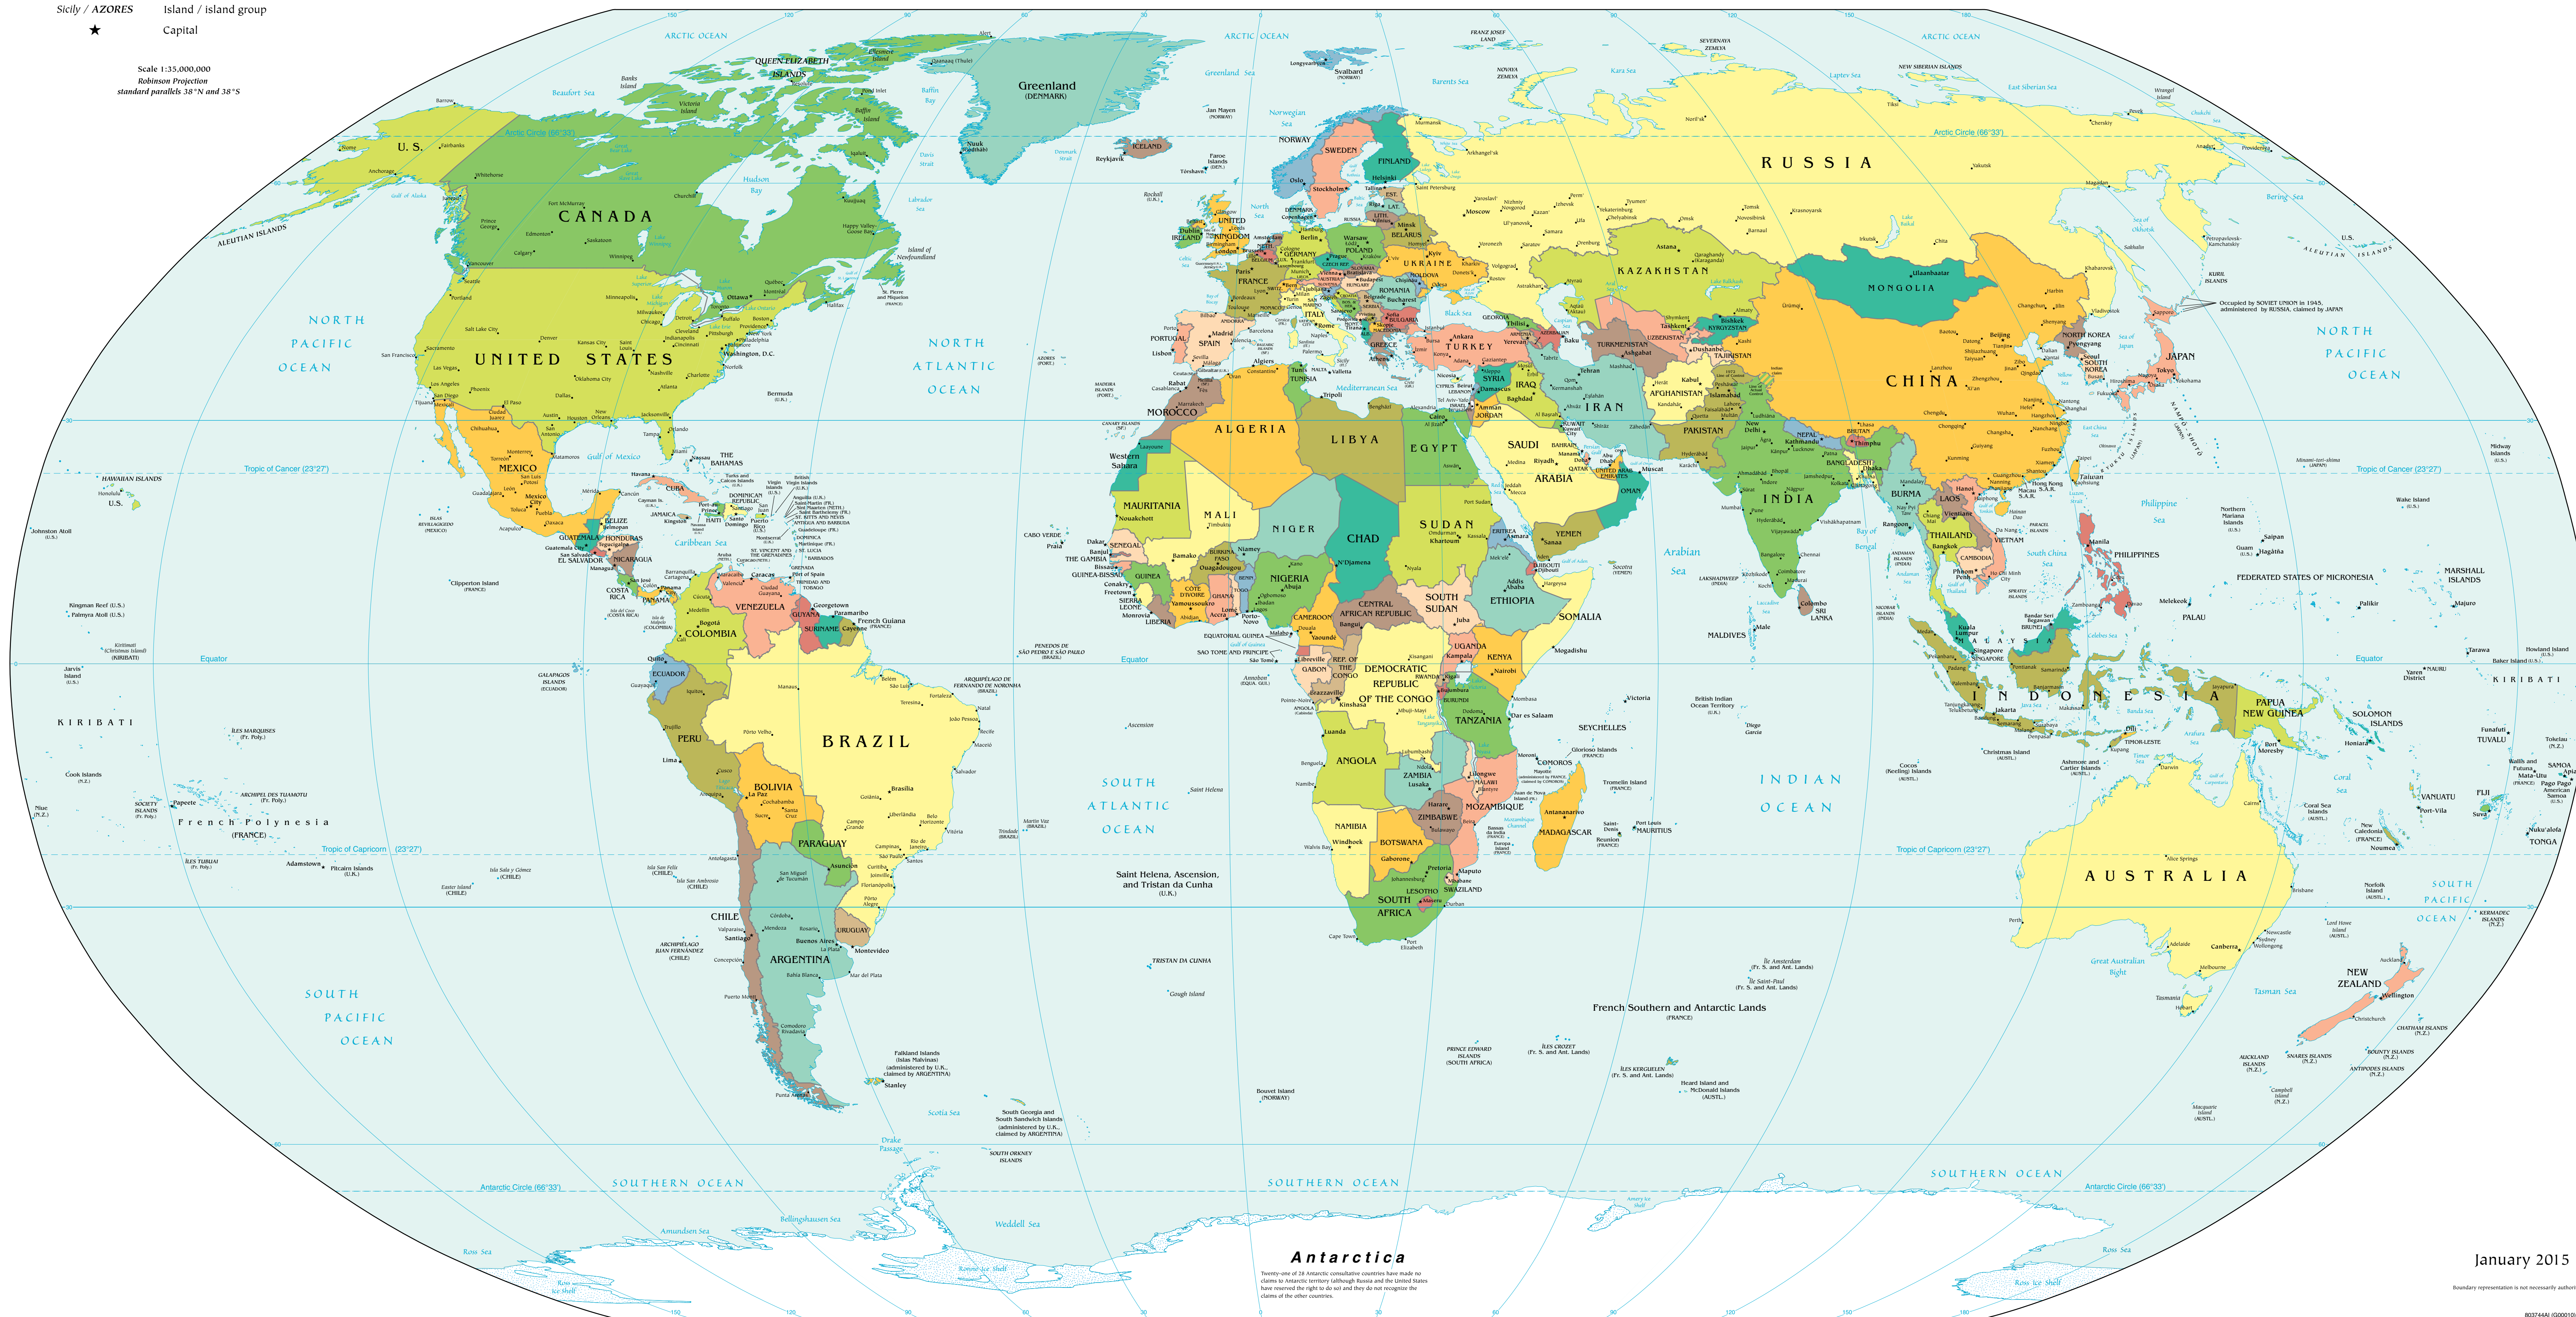

Political Map of the World, January 2015

- AUSTRALIA Independent state
- Bermuda Dependency or area of special sovereignty
- St. Helena / AZORES Island / island group
- ★ Capital

January 2015

Antarctica

8027448 (08/01/15) 1:15