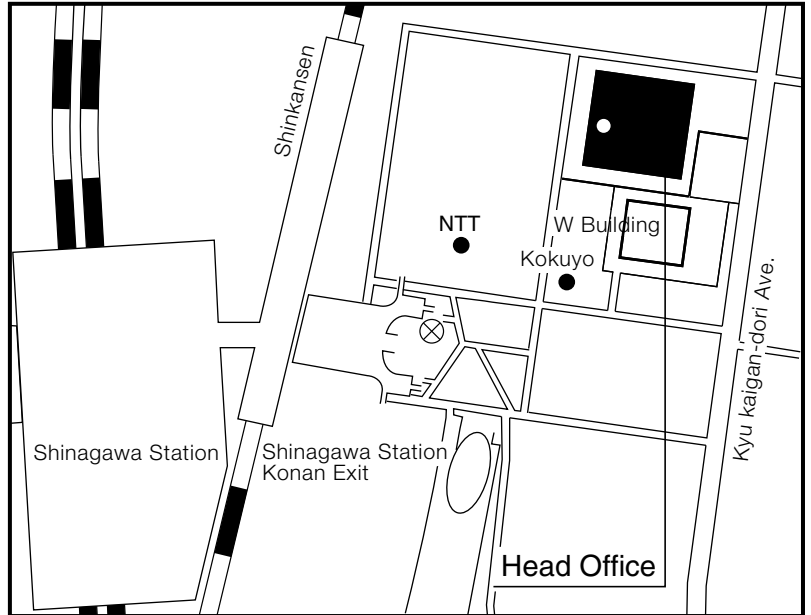

SONY

Sony Corporation Head Office

1-7-1 Konan
Minato-ku, Tokyo, 108-0075 Japan
Telephone: (03) 6748-2111

- Access
5 minutes walk from Konan Exit of Shinagawa Station

- Entrance-Reception
- ⊗ Police Box